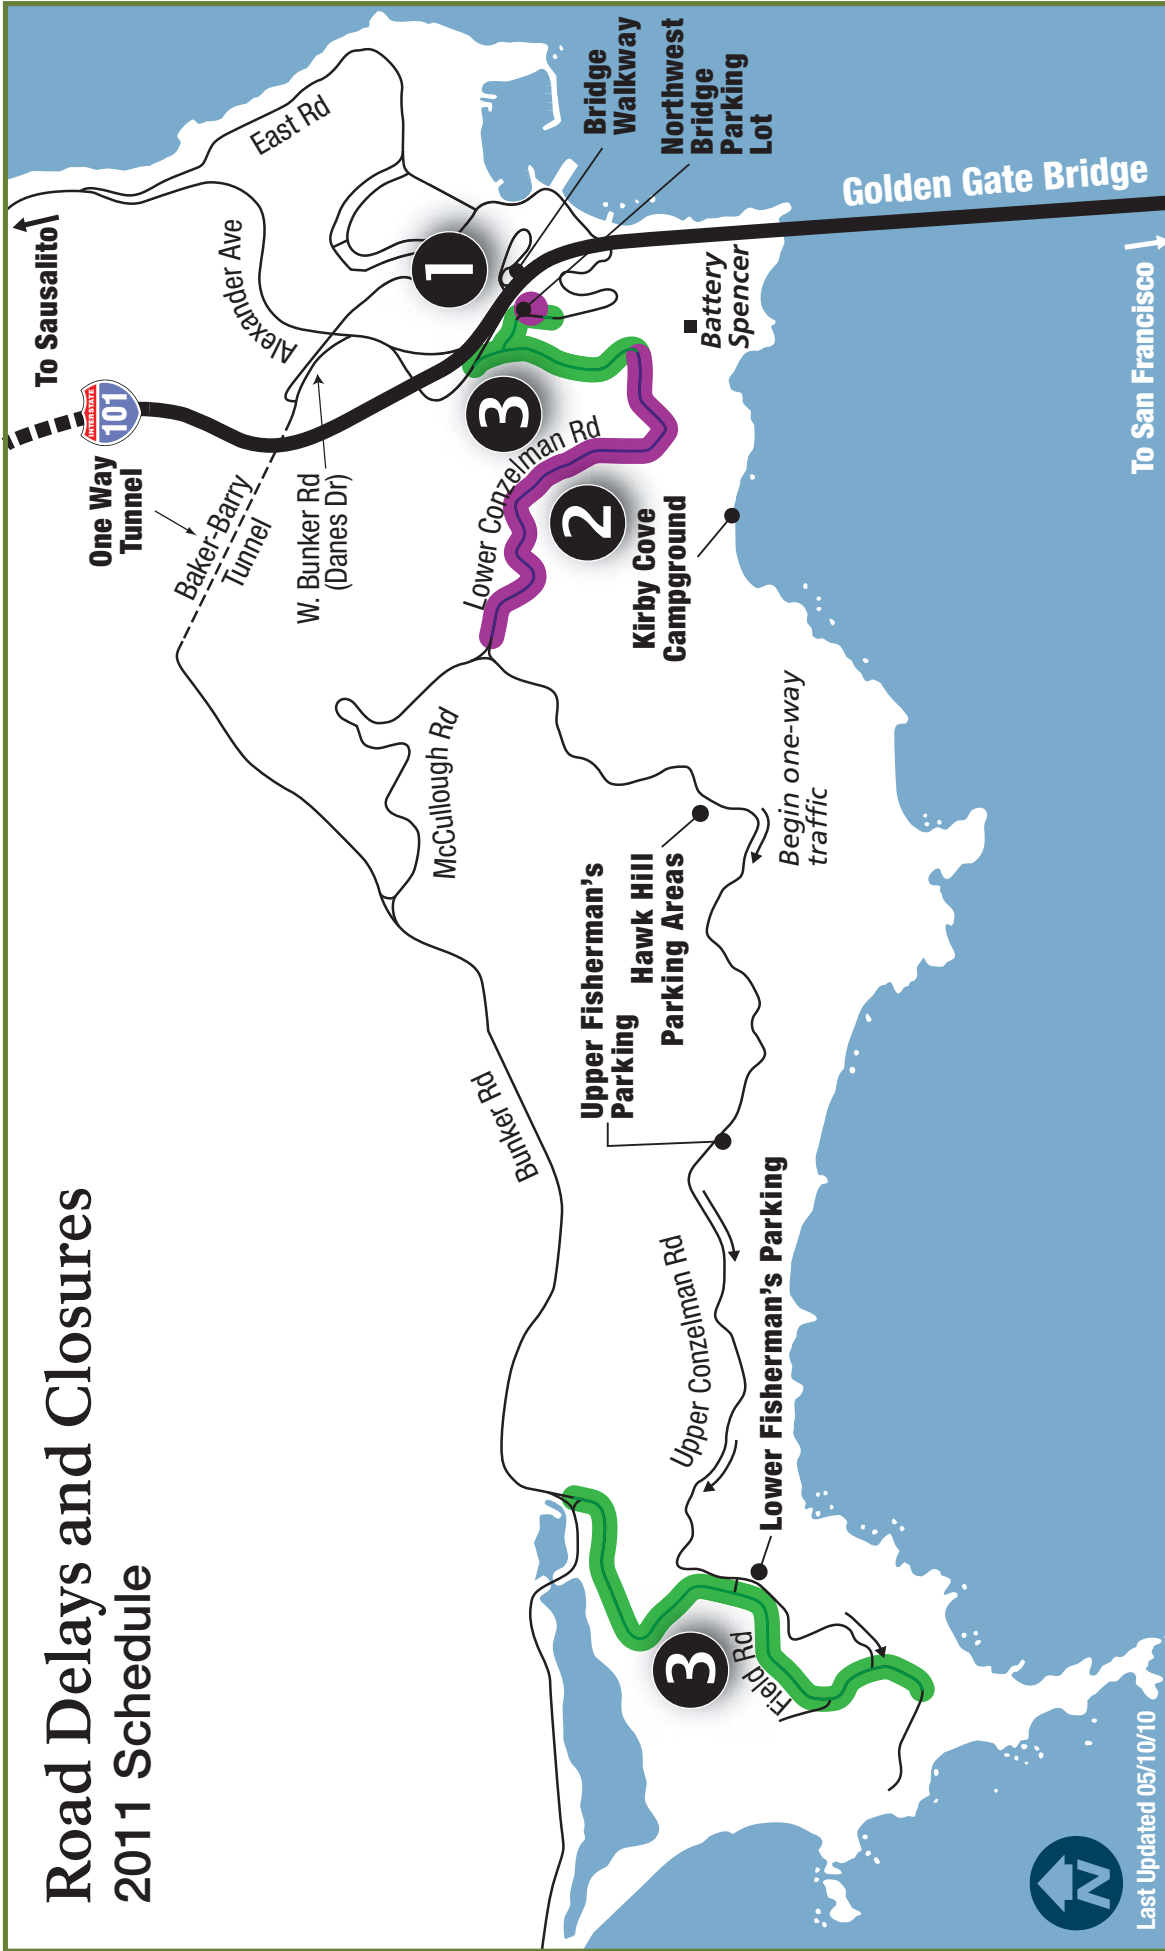

Road Delays and Closures 2011 Schedule

Last Updated 05/10/10

2011 PROJECT SCHEDULE

January	February	March	April	May	June	July	August	September	October	November	December	
1	Closure of North Bridge Parking Lot											
		2	Closure of Conzelman Rd (Battery Spencer to McCullough Rd)									
		3	Delays (up to 30 mins) on Field Rd and Conzelman Rd (101 interchange to Battery Spencer)									