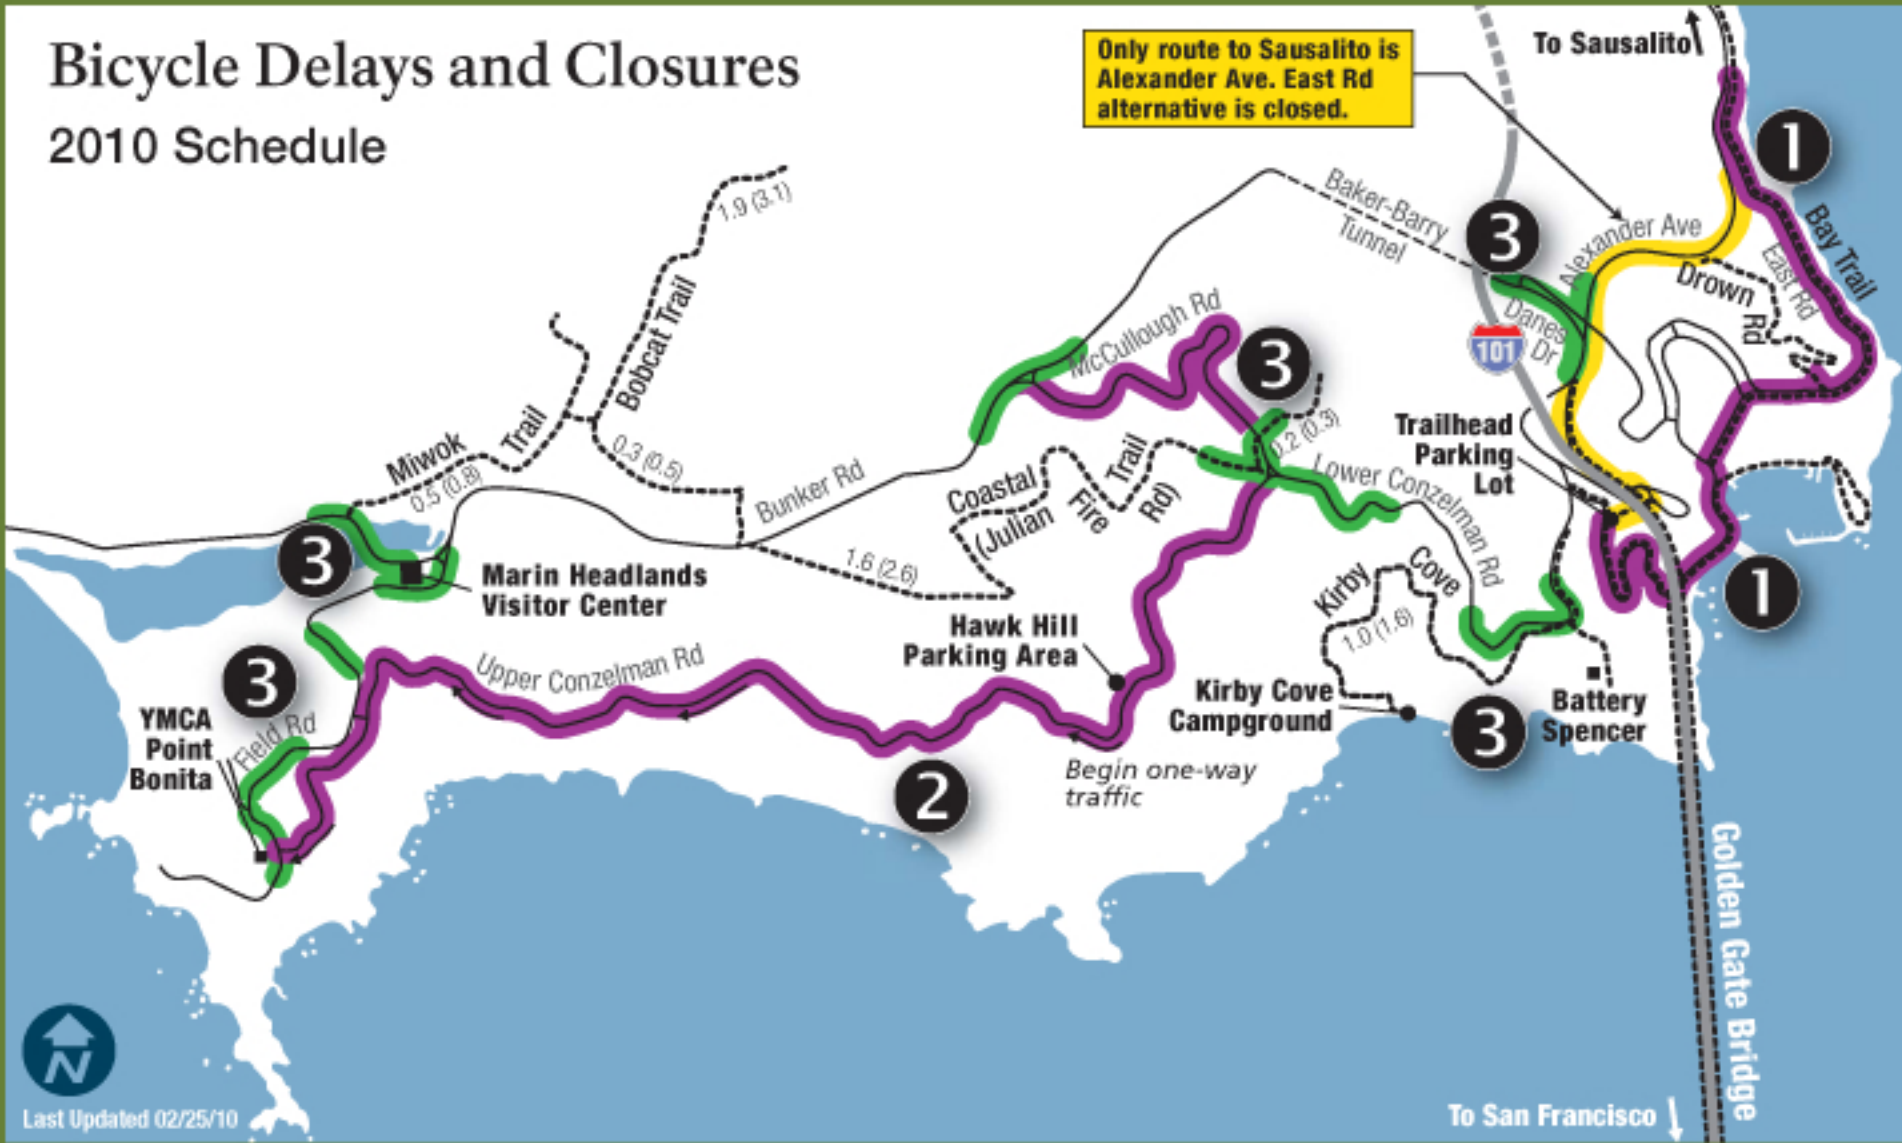

Bicycle Delays and Closures

2010 Schedule

Only route to Sausalito is Alexander Ave. East Rd alternative is closed.

Last Updated 02/25/10

2010

January	February	March	April	May	June	July	August	September	October	November	December
1 Closure of East Rd and East Conzelman Rd (Trailhead Parking Lot to Fort Baker)											
2 Closure of Conzelman Rd (McCullough Rd to Field Rd) and McCullough Rd											
3 Delays (up to 30 mins) on Danes Dr, Field Rd, Bunker Rd, Lower Conzelman Rd, and Alexander Ave											